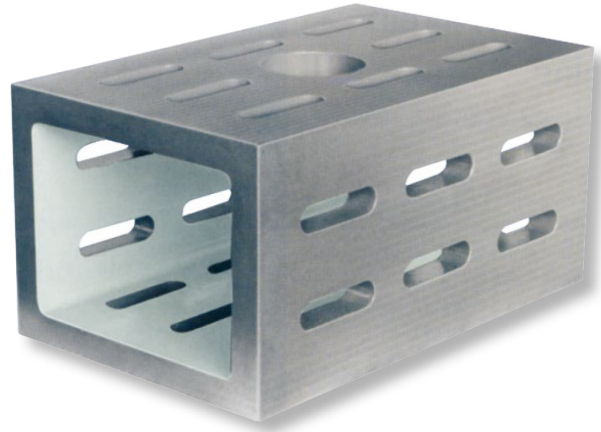

Clamping cubes, special cast iron with clamping slots

800x500x400mm 24mm GG-3

Product number: 1462206

EAN / GTIN: 4066918055040

Customs code: 90172039

Delivery method: Truck freight

Weight: 400kg

Product description

- DIN 875 / DIN 876
- 4 side faces with clamping slots
- 2 open side faces

Delivered in individual packages

1462 1..: Grade 1 (grinded)

1462 2..: Grade 3 (milled/planed)

! Larger dimensions, higher accuracy and several cubes machined in the same dimensions on [request](#).

Technical Data

Size: 800x500x400mm 24mm GG-3

Article number: 1462206

Brand: ULTRA

Dimension: 800x500x400mm

Grade: 3

Slot width: 24mm

Weight: 400kg