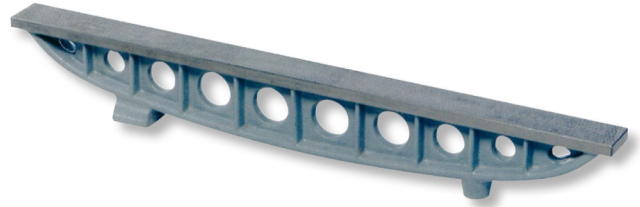

Straightedges, special cast iron

2500x80mm GG-0

Product number: 1666106
EAN / GTIN: 4066918064684
Customs code: 90172039
Delivery method: Truck freight
Weight: 149kg

Product description

- DIN 876
- With lightening holes

Delivered in individual packages

1666 1..: Grade 0

1667 1..: Grade 1

! Other sizes and higher accuracy grades on [request](#).

Technical Data

Size: 2500x80mm GG-0
Article number: 1666106
Brand: ULTRA
Dimension: 2500x80mm
Flatness: 0,014mm
Grade: 0
Weight: 149kg