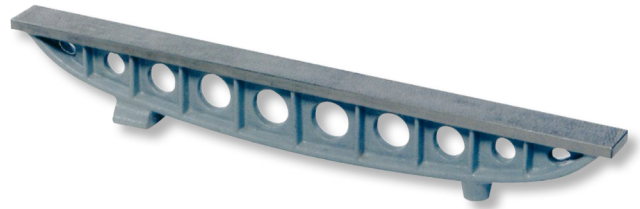

## Straightedges, special cast iron

### 2500x80mm GG-0

**Product number:** 1666106

**EAN / GTIN:** 4066918064684

**Customs code:** 90172039

**Delivery method:** Truck freight

**Weight:** 149kg

### Product description

- DIN 876
- With lightening holes

### Technical Data

**Size:** 2500x80mm GG-0

**Article number:** 1666106

**Brand:** ULTRA

**Dimension:** 2500x80mm

**Flatness:** 0,014mm

**Grade:** 0

**Weight:** 149kg