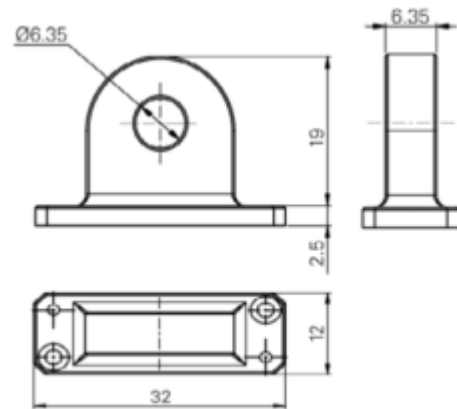

Dial gauge accessories
back cover with lug
für/for 1301 1..

Product number: 1334201
EAN / GTIN: 4066918047472
Manufacturer number: 805.0213
Customs code: 90178090
Delivery method: Parcel delivery service
Weight: 0.01kg

Product description

1334 101: Lifting device for measuring way 12.5mm
1334 102: Lifting device for measuring way 25mm
1334 201: Back cover with lug

Delivered in individual packages

Technical Data

Size: für/for 1301 1..
Article number: 1334201
Brand: SYLVAC
Manufacturer number: 805.0213
Type: Back cover lug
Weight: 0.01kg