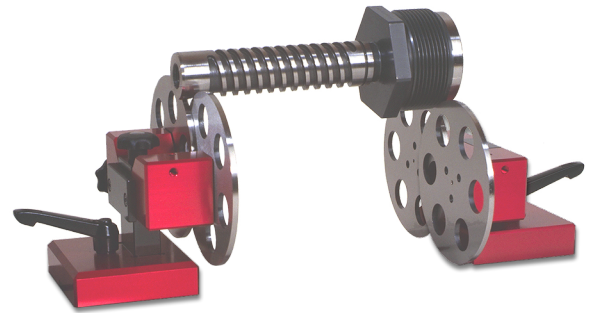

Concentricity testers RLPG 240/0
without base plate, with roller wheels
120x4/Ø240mm

Product number:	1559702
EAN / GTIN:	4066918106605
Manufacturer number:	6.301
Customs code:	90178090
Delivery method:	Parcel delivery service
Weight:	4.85kg

Product description

- Concentricity accuracy better than 0.005mm
- Roller wheels Ø 120x4mm hardened
- One rolling block height adjustable, range 30mm for adjusting different workpiece diameters
- Stand with fine adjustment, dial mounting hole Ø 8mm

Delivered in individual packages, without base plate, without stand, without dial test indicator

Technical Data

Size:	120x4/Ø240mm
Article number:	1559702
Brand:	FISSO
Manufacturer number:	6.301
Base plate:	Without
Diameter compensation:	Max. 60mm
Dimension:	120x4mm
Groove stone width:	14mm
Workpiece weight:	Max. 25kg
Workpiece Ø:	Max. 240mm
Weight:	4.85kg