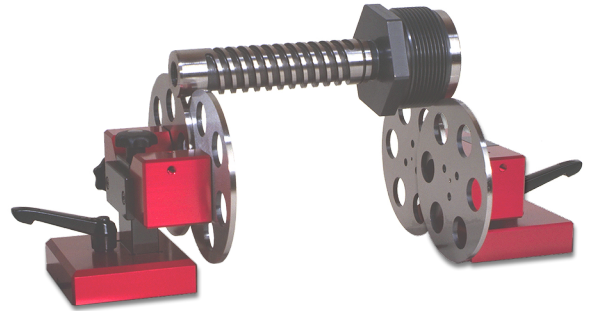

Concentricity testers RLPG 240/0
without base plate, with roller wheels
120x4/Ø240mm

Product number: 1559702
EAN / GTIN: 4066918106605
Manufacturer number: 6.301
Customs code: 90178090
Delivery method: Parcel delivery service
Weight: 4.85kg

Product description

- Concentricity accuracy better than 0.005mm
- Roller wheels Ø 120x4mm hardened
- One rolling block height adjustable, range 30mm for adjusting different workpiece diameters
- Stand with fine adjustment, dial mounting hole Ø 8mm

Delivered in individual packages, without base plate, without stand, without dial test indicator

Technical Data

Size: 120x4/Ø240mm
Article number: 1559702
Brand: FISSO
Manufacturer number: 6.301
Base plate: Without
Diameter compensation: Max. 60mm
Dimension: 120x4mm
Groove stone width: 14mm
Workpiece weight: Max. 25kg
Workpiece Ø: Max. 240mm
Weight: 4.85kg