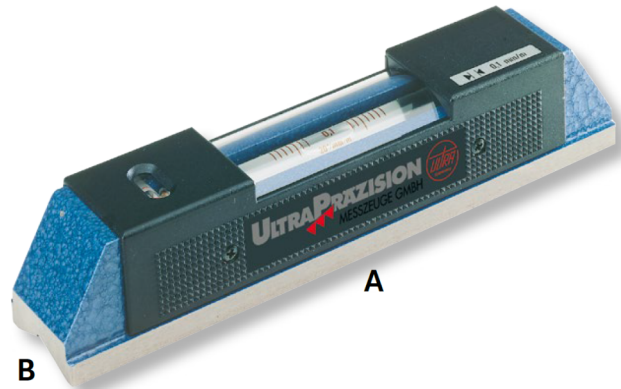

Engineer's levels ULTRA active in wooden box
Horizontal model, special cast-iron
300x51mm (0,02)

Product number: 1743104

EAN / GTIN: 4066918068644

Customs code: 90318020

Delivery method: Parcel delivery service

Weight: 2.3kg

Product description

- DIN 877
- Special cast-iron base
- Insulated pads
- 1 V base
- Longitudinal and lateral vials

Delivered in a wooden case

! Levels for large shaft-Ø or with magnetic surfaces on request.

Technical Data

Size: 300x51mm (0,02)

Article number: 1743104

Brand: ULTRA

A x B: 300mm

Sensitivity mm/m: 0,02

Weight: 2.3kg