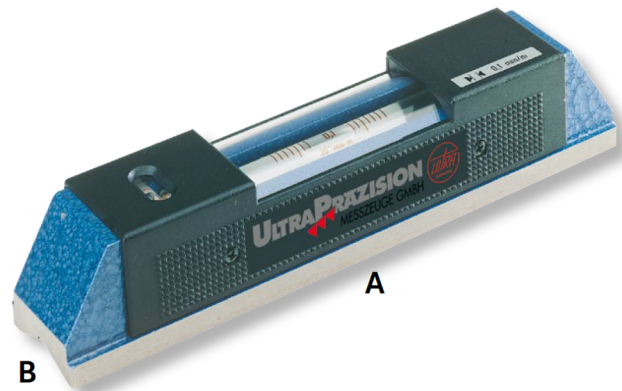

Engineer's levels ULTRA active in wooden box
Horizontal model, special cast-iron
300x51mm (0,02)

Product number: 1743104

EAN / GTIN: 4066918068644

Customs code: 90318020

Delivery method: Parcel delivery service

Weight: 2.3kg

Product description

- DIN 877
- Special cast-iron base
- Insulated pads
- 1 V base
- Longitudinal and lateral vials

Delivered in a wooden case

! Levels for large shaft-Ø or with magnetic surfaces on request.

Technical Data

Size: 300x51mm (0,02)

Article number: 1743104

Brand: ULTRA

A x B: 300mm

Sensitivity mm/m: 0,02

Weight: 2.3kg