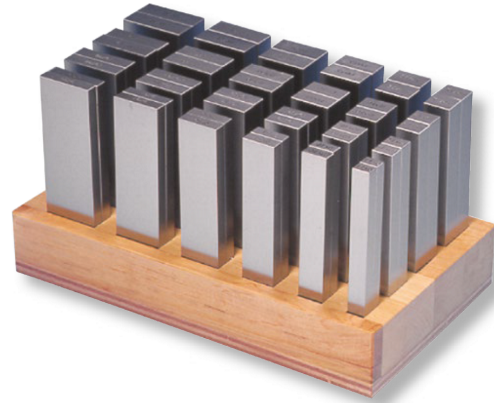

Parallel support sets ULTRA active in wooden stand, upright

Hardened steel

(24) 8-42/150mm

Product number: 1568330

EAN / GTIN: 4066918060549

Customs code: 90172039

Delivery method: Parcel delivery service

Weight: 18.5kg

Product description

- Works standard
- Hardened special steel
- 4 longitudinal surfaces plane parallel-machined in pairs
- Nominal size tolerance of height and width ± 0.01 mm
- Nominal sizes can be attained in 1mm step through several combinations (Excepting 9 mm nominal size in lengths 125 mm and 150 mm)

Delivered upright in wooden support

! Individual pairs and higher accuracy grades on [request](#).

Technical Data

Size: (24) 8-42/150mm

Article number: 1568330

Brand: ULTRA

Length: 150mm

Measuring range: 8-42mm