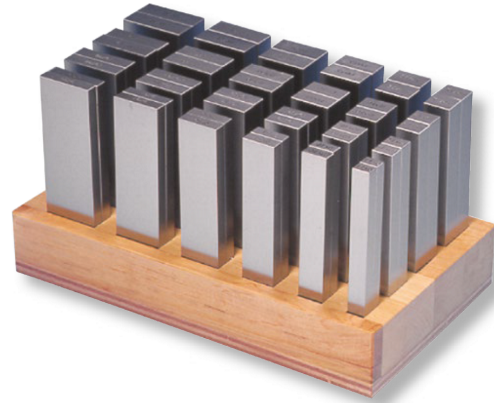

### Hardened steel

### (24) 8-42/150mm

**Product number:** 1568330

**EAN / GTIN:** 4066918060549

**Customs code:** 90172039

**Delivery method:** Parcel delivery service

**Weight:** 18.5kg

## Product description

- Works standard
- Hardened special steel
- 4 longitudinal surfaces plane parallel-machined in pairs
- Nominal size tolerance of height and width  $\pm 0.01$  mm
- Nominal sizes can be attained in 1mm step through several combinations (Excepting 9 mm nominal size in lengths 125 mm and 150 mm)