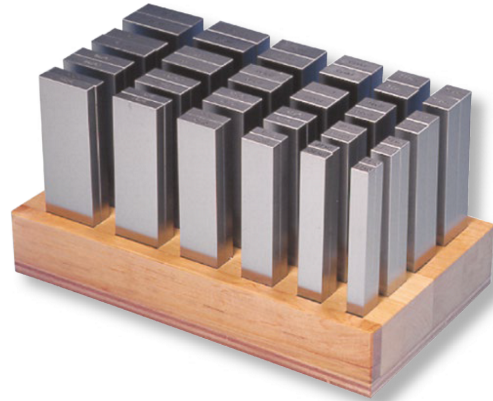

Parallel support sets ULTRA active upright in wooden support

Hardened steel

(24) 8-42/150mm

Product number: 1568330

EAN / GTIN: 4066918060549

Customs code: 90172039

Delivery method: Parcel delivery service

Weight: 18.5kg

Product description

- Works standard
- Hardened special steel
- 4 longitudinal surfaces plane parallel-machined in pairs
- Nominal size tolerance of height and width ± 0.01 mm
- Nominal sizes can be attained in 1mm step through several combinations (Excepting 9 mm nominal size in lengths 125 mm and 150 mm)

Delivered upright in wooden support

! Individual pairs and higher accuracy grades on [request](#).

Technical Data

Size: (24) 8-42/150mm

Article number: 1568330

Brand: ULTRA

Length: 150mm

Measuring range: 8-42mm