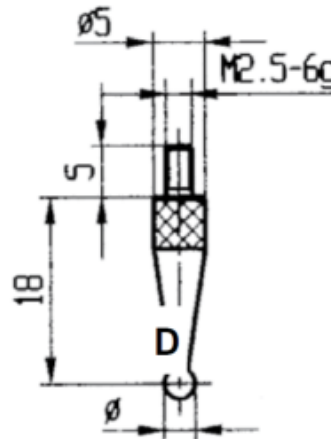

Measuring inserts for dial gauges
Ruby insert with measuring ball
Ø 4mm

Product number: 1330310-4
EAN / GTIN: 4066918047243
Manufacturer number: 62190
Customs code: 90319000
Delivery method: Parcel delivery service
Weight: 0.01kg

Product description

- For dial gauges and comparator gauges
- Mounting thread M2.5

Delivered in individual packages

Technical Data

Size: Ø 4mm
Article number: 1330310-4
Brand: KÄFER
Manufacturer number: 62190
Weight: 0.01kg