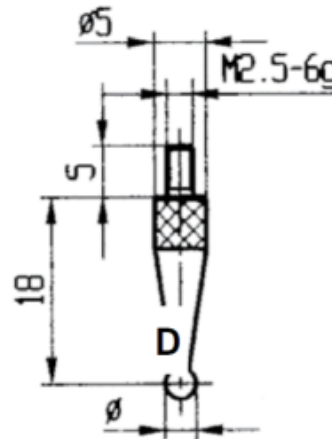

## Measuring inserts for dial gauges

### Ruby insert with measuring ball

#### Ø 4mm

**Product number:** 1330310-4  
**EAN / GTIN:** 4066918047243  
**Manufacturer number:** 62190  
**Customs code:** 90319000  
**Delivery method:** Parcel delivery service  
**Weight:** 0.01kg

### Technical Data

**Size:**  $\varnothing$  4mm  
**Article number:** 1330310-4  
**Brand:** KÄFER  
**Manufacturer number:** 62190  
**Weight:** 0.01kg