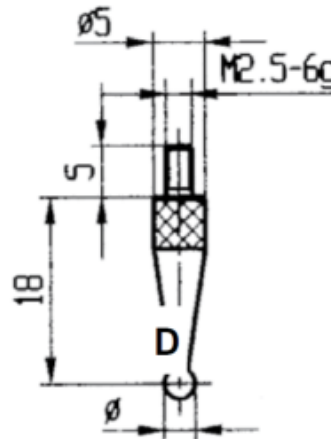

## Measuring inserts for dial gauges

### Ruby insert with measuring ball

#### Ø 4mm

**Product number:** 1330310-4  
**EAN / GTIN:** 4066918047243  
**Manufacturer number:** 62190  
**Customs code:** 90319000  
**Delivery method:** Parcel delivery service  
**Weight:** 0.01kg

### Technical Data

**Size:**  $\varnothing$  4mm  
**Article number:** 1330310-4  
**Brand:** KÄFER  
**Manufacturer number:** 62190  
**Weight:** 0.01kg