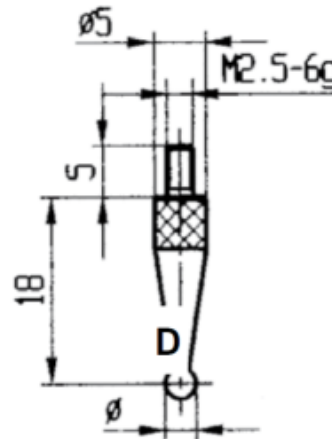

Measuring inserts for dial gauges

Ruby insert with measuring ball

Ø 4mm

Product number: 1330310-4
EAN / GTIN: 4066918047243
Manufacturer number: 62190
Customs code: 90319000
Delivery method: Parcel delivery service
Weight: 0.01kg

Product description

- For dial gauges and comparator gauges
- Mounting thread M2.5

Delivered in individual packages

Technical Data

Size: \varnothing 4mm
Article number: 1330310-4
Brand: KÄFER
Manufacturer number: 62190
Weight: 0.01kg