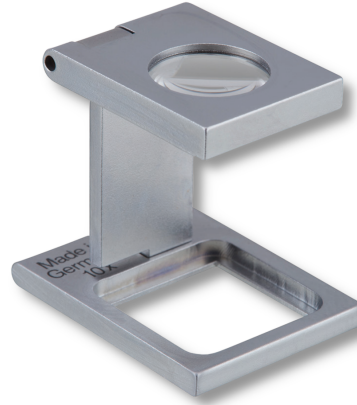

Linen testers satin chrome brass frame

8x Ø17,5mm

Product number: 2161103

EAN / GTIN: 4066918089397

Customs code: 90138080

Delivery method: Parcel delivery service

Weight: 0.06kg

Product description

- Biconvex silicate lens
- Satin chrome brass frame

Delivered in individual packages

Technical Data

Size: 8x Ø17,5mm

Article number: 2161103

Brand: ULTRA

Cut-out: 20x20mm

Lenses-Ø: 17,5mm

Magnification: 8x

Weight: 0.06kg