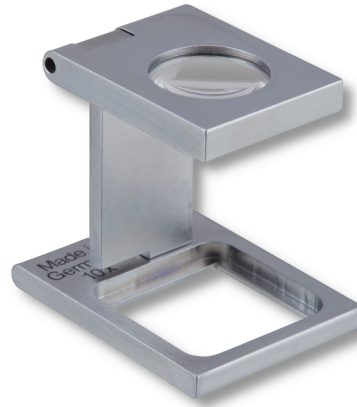

Linen testers satin chrome brass frame

8x Ø17,5mm

Product number: 2161103

EAN / GTIN: 4066918089397

Customs code: 90138080

Delivery method: Parcel delivery service

Weight: 0.06kg

Product description

- Biconvex silicate lens
- Satin chrome brass frame

Delivered in individual packages

Technical Data

Size: 8x Ø17,5mm

Article number: 2161103

Brand: ULTRA

Cut-out: 20x20mm

Lenses-Ø: 17,5mm

Magnification: 8x

Weight: 0.06kg