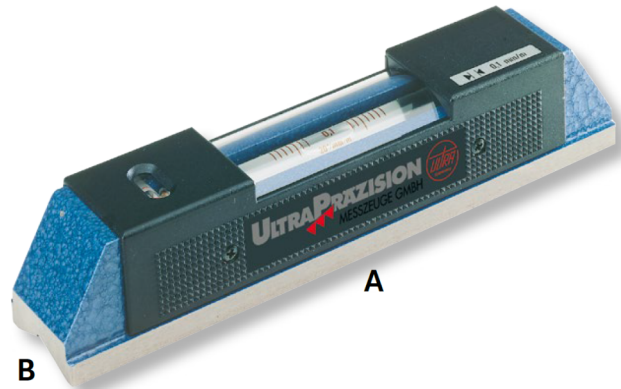

**Engineer's levels ULTRA active in wooden box**  
**Horizontal model, special cast-iron**  
**200x42mm (0,04)**

**Product number:** 1742102

**EAN / GTIN:** 4066918068576

**Customs code:** 90318020

**Delivery method:** Parcel delivery service

**Weight:** 1.4kg

## Product description

- DIN 877
- Special cast-iron base
- Insulated pads
- 1 V base
- Longitudinal and lateral vials

**Delivered in a wooden case**

**! Levels for large shaft-Ø or with magnetic surfaces on request.**

## Technical Data

**Size:** 200x42mm (0,04)

**Article number:** 1742102

**Brand:** ULTRA

**A x B:** 200mm

**Sensitivity mm/m:** 0,04

**Weight:** 1.4kg