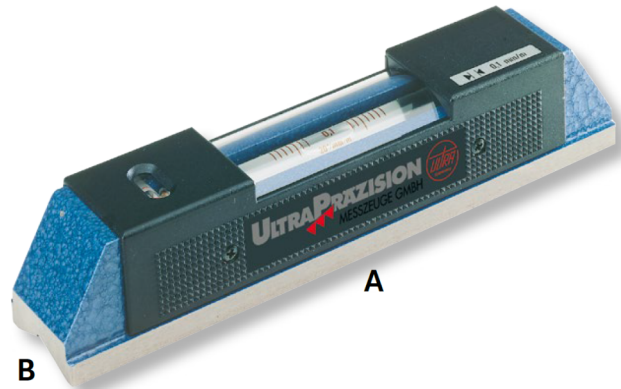

Engineer's levels ULTRA active in wooden box
Horizontal model, special cast-iron
200x42mm (0,04)

Product number: 1742102

EAN / GTIN: 4066918068576

Customs code: 90318020

Delivery method: Parcel delivery service

Weight: 1.4kg

Product description

- DIN 877
- Special cast-iron base
- Insulated pads
- 1 V base
- Longitudinal and lateral vials

Delivered in a wooden case

! Levels for large shaft-Ø or with magnetic surfaces on request.

Technical Data

Size: 200x42mm (0,04)

Article number: 1742102

Brand: ULTRA

A x B: 200mm

Sensitivity mm/m: 0,04

Weight: 1.4kg