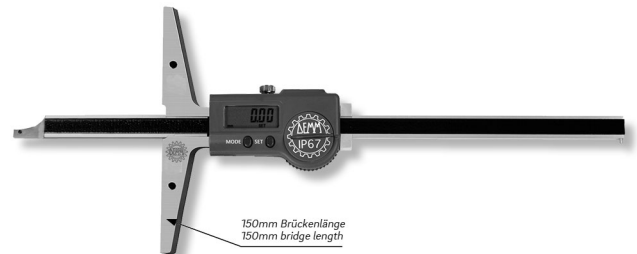

Digital depth calipers DIGI LARGE R/L BRIDGE
inox in box, with bevelled point
400x150/0,01mm IP67

Product number: 1852111ip
EAN / GTIN: 4066918071378
Manufacturer number: 00581
Customs code: 90173000
Delivery method: Parcel delivery service
Weight: 0.46kg

Product description

- Works standard
- Protection class IP67, Sylvac System
- Locking screw
- Bar cross section 12x4mm
- Hardened stainless steel
- Large LCD display
- Extra long measuring bridge optional

Delivered in a case

Functions:

- On/Off
- Auto-On by sliding
- mm/inch commutation
- Zero setting at any position
- ABS function (fixed 0 point)
- Absolute system
- Preset function \pm
- Hold function
- Data output Proximity

Technical Data

Size:	400x150/0,01mm IP67
Article number:	1852111ip
Brand:	DEMM
Manufacturer number:	00581
Accuracy:	0,02mm
Bridge length:	150mm
Data output:	Proximity
Locking screw:	Yes
Material stainless steel:	Hardened
Measuring range:	400mm / 16 inch
Protection class:	IP67
Reading:	0,01mm / .0005 inch
Weight:	0.46kg