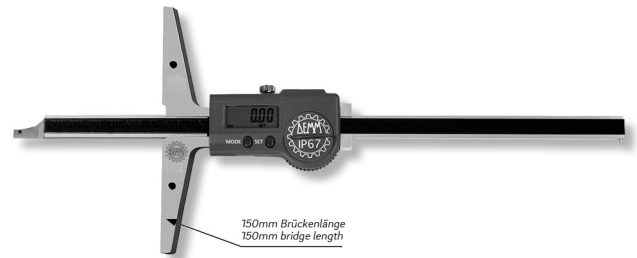

**Digital depth calipers DIGI LARGE R/L BRIDGE**  
**inox in box, with bevelled point**  
**400x150/0,01mm IP67**

**Product number:** 1852111ip  
**EAN / GTIN:** 4066918071378  
**Manufacturer number:** 00581  
**Customs code:** 90173000  
**Delivery method:** Parcel delivery service  
**Weight:** 0.46kg

## Product description

- Works standard
- Protection class IP67, Sylvac System
- Locking screw
- Bar cross section 12x4mm
- Hardened stainless steel
- Large LCD display
- Extra long measuring bridge optional

## Technical Data

<b>Size:</b>	400x150/0,01mm IP67
<b>Article number:</b>	1852111ip
<b>Brand:</b>	DEMM
<b>Manufacturer number:</b>	00581
<b>Accuracy:</b>	0,02mm
<b>Bridge length:</b>	150mm
<b>Data output:</b>	Proximity
<b>Locking screw:</b>	Yes
<b>Material stainless steel:</b>	Hardened
<b>Measuring range:</b>	400mm / 16 inch
<b>Protection class:</b>	IP67
<b>Reading:</b>	0,01mm / .0005 inch
<b>Weight:</b>	0.46kg