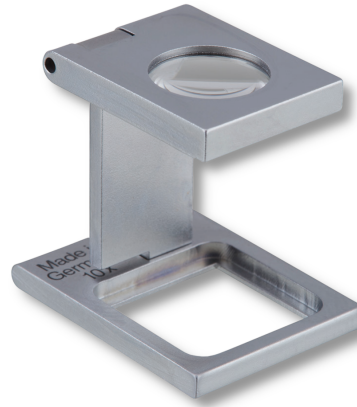

Linen testers satin chrome brass frame

12x Ø12,5mm

Product number: 2161101

EAN / GTIN: 4066918089373

Customs code: 90138080

Delivery method: Parcel delivery service

Weight: 0.05kg

Product description

- Biconvex silicate lens
- Satin chrome brass frame

Delivered in individual packages

Technical Data

Size: 12x
Ø12,5mm

Article number: 2161101

Brand: ULTRA

Cut-out: 10x10mm

Lenses-Ø: 12,5mm

Magnification: 12x

Weight: 0.05kg