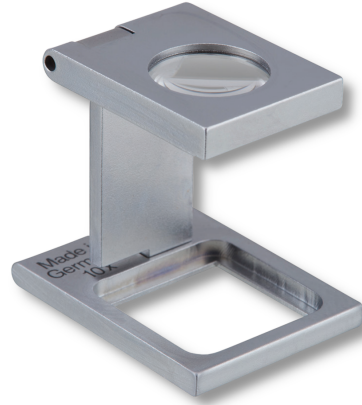

Linen testers satin chrome brass frame

12x Ø12,5mm

Product number: 2161101

EAN / GTIN: 4066918089373

Customs code: 90138080

Delivery method: Parcel delivery service

Weight: 0.05kg

Product description

- Biconvex silicate lens
- Satin chrome brass frame

Delivered in individual packages

Technical Data

Size: 12x
Ø12,5mm

Article number: 2161101

Brand: ULTRA

Cut-out: 10x10mm

Lenses-Ø: 12,5mm

Magnification: 12x

Weight: 0.05kg