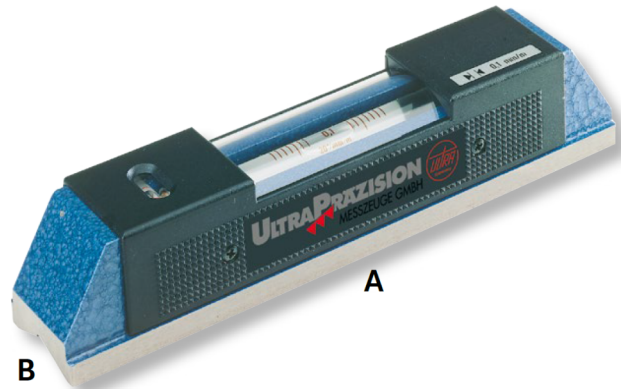

Engineer's levels ULTRA active in wooden box
Horizontal model, special cast-iron
300x51mm (0,3)

Product number: 1740104

EAN / GTIN: 4066918068484

Customs code: 90318020

Delivery method: Parcel delivery service

Weight: 2.3kg

Product description

- DIN 877
- Special cast-iron base
- Insulated pads
- 1 V base
- Longitudinal and lateral vials

Delivered in a wooden case

! Levels for large shaft-Ø or with magnetic surfaces on request.

Technical Data

Size: 300x51mm (0,3)

Article number: 1740104

Brand: ULTRA

A x B: 300mm

Sensitivity mm/m: 0,3

Weight: 2.3kg