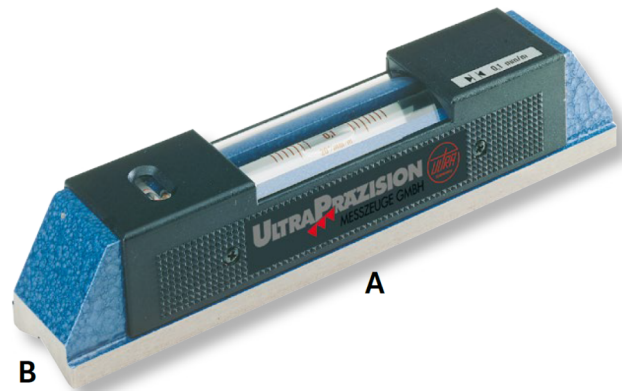

Engineer's levels ULTRA active in wooden box
Horizontal model, special cast-iron
300x51mm (0,3)

Product number: 1740104

EAN / GTIN: 4066918068484

Customs code: 90318020

Delivery method: Parcel delivery service

Weight: 2.3kg

Product description

- DIN 877
- Special cast-iron base
- Insulated pads
- 1 V base
- Longitudinal and lateral vials

Delivered in a wooden case

! Levels for large shaft-Ø or with magnetic surfaces on request.

Technical Data

Size: 300x51mm (0,3)

Article number: 1740104

Brand: ULTRA

A x B: 300mm

Sensitivity mm/m: 0,3

Weight: 2.3kg