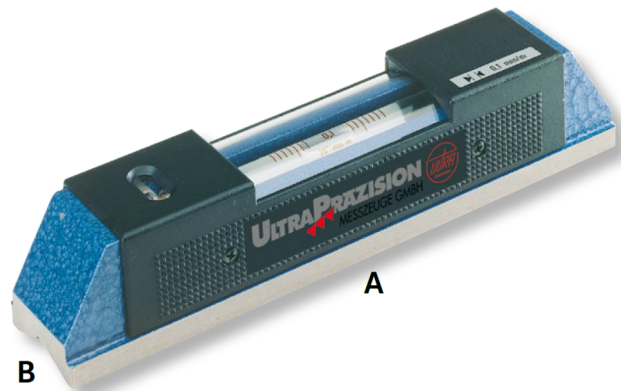

Engineer's levels ULTRA active in wooden box
Horizontal model, special cast-iron
160x42mm (0,1)

Product number: 1741101

EAN / GTIN: 4066918068507

Customs code: 90318020

Delivery method: Parcel delivery service

Weight: 1.1kg

Product description

- DIN 877
- Special cast-iron base
- Insulated pads
- 1 V base
- Longitudinal and lateral vials

Delivered in a wooden case

! Levels for large shaft-Ø or with magnetic surfaces on request.

Technical Data

Size: 160x42mm (0,1)

Article number: 1741101

Brand: ULTRA

A x B: 160mm

Sensitivity mm/m: 0,1

Weight: 1.1kg