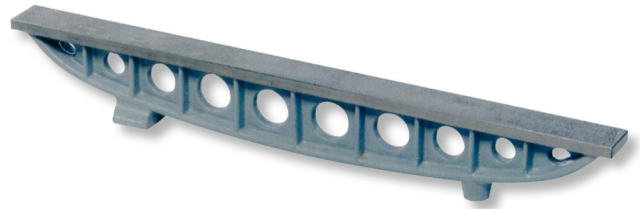

Straightedges, special cast iron

2000x70mm GG-1

Product number: 1667105

EAN / GTIN: 4066918064745

Customs code: 90172039

Delivery method: Truck freight

Weight: 74kg

Product description

- DIN 876
- With lightening holes

Delivered in individual packages

1666 1..: Grade 0

1667 1..: Grade 1

! Other sizes and higher accuracy grades on [request](#).

Technical Data

Size: 2000x70mm GG-1

Article number: 1667105

Brand: ULTRA

Dimension: 2000x70mm

Flatness: 0,03mm

Grade: 1

Weight: 74kg