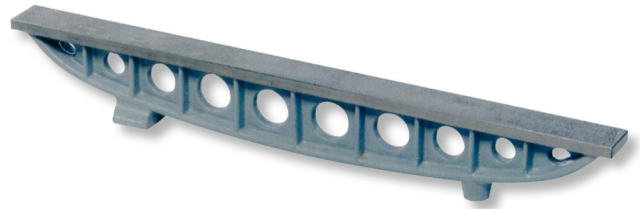

## Straightedges, special cast iron

### 2000x70mm GG-1

**Product number:** 1667105

**EAN / GTIN:** 4066918064745

**Customs code:** 90172039

**Delivery method:** Truck freight

**Weight:** 74kg

### Product description

- DIN 876
- With lightening holes

### Technical Data

**Size:** 2000x70mm GG-1

**Article number:** 1667105

**Brand:** ULTRA

**Dimension:** 2000x70mm

**Flatness:** 0,03mm

**Grade:** 1

**Weight:** 74kg