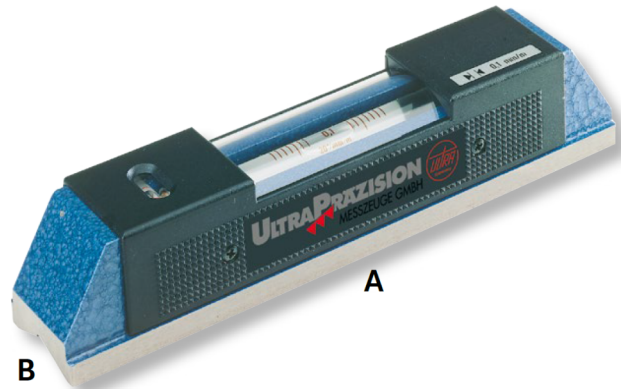

Engineer's levels ULTRA active in wooden box
Horizontal model, special cast-iron
300x51mm (0,1)

Product number: 1741104

EAN / GTIN: 4066918068545

Customs code: 90318020

Delivery method: Parcel delivery service

Weight: 2.3kg

Product description

- DIN 877
- Special cast-iron base
- Insulated pads
- 1 V base
- Longitudinal and lateral vials

Delivered in a wooden case

! Levels for large shaft-Ø or with magnetic surfaces on request.

Technical Data

Size: 300x51mm (0,1)

Article number: 1741104

Brand: ULTRA

A x B: 300mm

Sensitivity mm/m: 0,1

Weight: 2.3kg