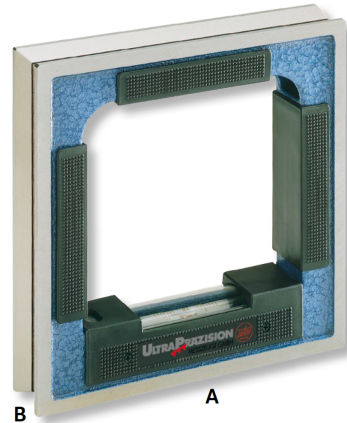

**Engineer's levels ULTRA active in wooden box**  
**Square frame, special cast-iron**  
**200x200x40mm (0,01)**

**Product number:** 1749103

**EAN / GTIN:** 4066918068873

**Customs code:** 90318020

**Delivery method:** Parcel delivery service

## Product description

- DIN 877
- Special cast-iron frame
- Insulated pads
- 4 measuring faces, 3 with V grooves
- Longitudinal and lateral vials

**Delivered in a wooden case**

**! Levels for large shaft-Ø or with magnetic faces on request.**

## Technical Data

**Size:** 200x200x40mm (0,01)

**Article number:** 1749103

**Brand:** ULTRA

**A x B:** 200x200x40mm

**Sensitivity mm/m:** 0,01

**Weight:** 3.8kg