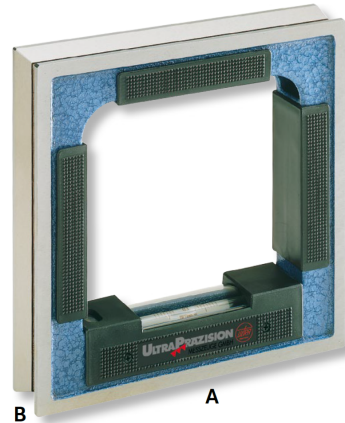

**Engineer's levels ULTRA active in wooden box**  
**Square frame, special cast-iron**  
**200x200x40mm (0,01)**

**Product number:** 1749103

**EAN / GTIN:** 4066918068873

**Customs code:** 90318020

**Delivery method:** Parcel delivery service

## Product description

- DIN 877
- Special cast-iron frame
- Insulated pads
- 4 measuring faces, 3 with V grooves
- Longitudinal and lateral vials

**Delivered in a wooden case**

**! Levels for large shaft-Ø or with magnetic faces on request.**

## Technical Data

**Size:** 200x200x40mm (0,01)

**Article number:** 1749103

**Brand:** ULTRA

**A x B:** 200x200x40mm

**Sensitivity mm/m:** 0,01

**Weight:** 3.8kg