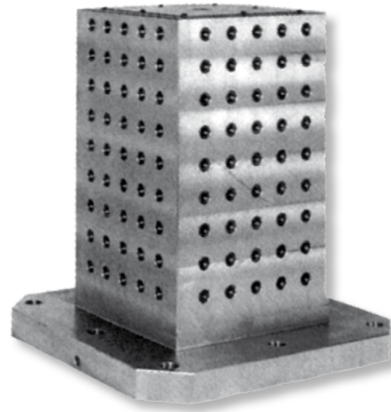

**Locator-grid cubes, special cast iron**  
**Spacing 40mm with thread holes M12**  
**700x630x350mm**

**Product number:** 1464503  
**EAN / GTIN:** 4066918055125  
**Customs code:** 90172039  
**Delivery method:** Truck freight  
**Weight:** 380kg

## Product description

- Works standard
- Base and side faces with mounting holes
- Angular accuracy 0.02/300mm
- Grid spacing accuracy  $\pm 0.02$ mm

## Technical Data

<b>Size:</b>	700x630x350mm
<b>Article number:</b>	1464503
<b>Brand:</b>	ULTRA
<b>Base holes:</b>	8/Ø18
<b>D:</b>	500mm
<b>Dimension:</b>	700x630x350mm
<b>E:</b>	315mm
<b>F:</b>	100mm
<b>G:</b>	50mm
<b>Spacing:</b>	40mm (M12)
<b>Thread clamping surf:</b>	392/M12
<b>Weight:</b>	380kg