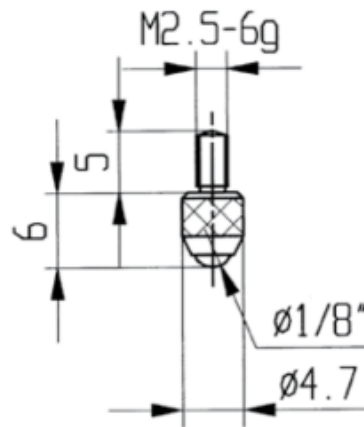

Measuring inserts for dial gauges Ruby insert with ball

Product number: 1330301
EAN / GTIN: 4066918047182
Manufacturer number: 62002
Customs code: 90319000
Delivery method: Parcel delivery service
Weight: 0.01kg

Product description

- For dial gauges and comparator gauges
- Mounting thread M2.5

Delivered in individual packages

Technical Data

Size:

Article number: 1330301

Brand: KÄFER

Manufacturer number: 62002

Weight: 0.01kg