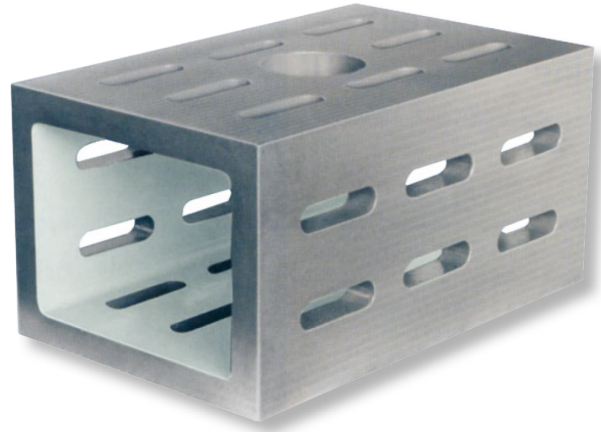

Clamping cubes, special cast iron with clamping slots

1000x600x500mm 30mm GG-3

Product number: 1462207

EAN / GTIN: 4066918055057

Customs code: 90172039

Delivery method: Truck freight

Weight: 600kg

Product description

- DIN 875 / DIN 876
- 4 side faces with clamping slots
- 2 open side faces

Delivered in individual packages

1462 1..: Grade 1 (grinded)

1462 2..: Grade 3 (milled/planed)

! Larger dimensions, higher accuracy and several cubes machined in the same dimensions on request.

Technical Data

Size: 1000x600x500mm 30mm GG-3

Article number: 1462207

Brand: ULTRA

Dimension: 1000x600x500mm

Grade: 3

Slot width: 30mm

Weight: 600kg