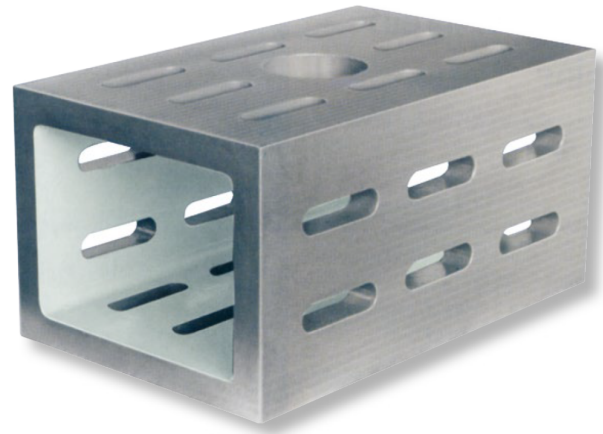

**Clamping cubes, special cast iron
with clamping slots
1000x600x500mm 30mm GG-3**

Product number: 1462207
EAN / GTIN: 4066918055057
Customs code: 90172039
Delivery method: Truck freight
Weight: 600kg

Product description

- DIN 875 / DIN 876
- 4 side faces with clamping slots
- 2 open side faces

Delivered in individual packages

1462 1..: Grade 1 (grinded)

1462 2..: Grade 3 (milled/planed)

! Larger dimensions, higher accuracy and several cubes machined in the same dimensions on request.

Technical Data

Size: 1000x600x500mm 30mm GG-3
Article number: 1462207
Brand: ULTRA
Dimension: 1000x600x500mm
Grade: 3
Slot width: 30mm
Weight: 600kg