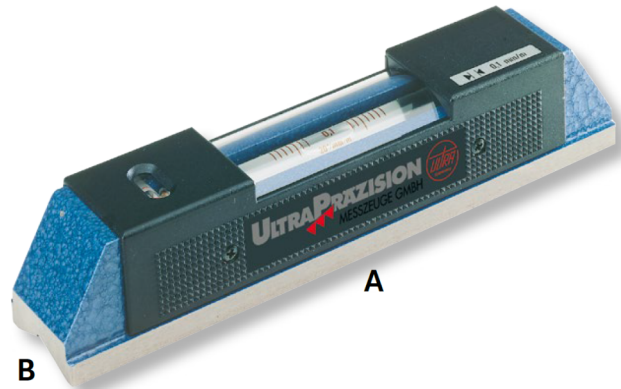

Engineer's levels ULTRA active in wooden box
Horizontal model, special cast-iron
160x42mm (0,01)

Product number: 1744101

EAN / GTIN: 4066918068668

Customs code: 90318020

Delivery method: Parcel delivery service

Weight: 1.1kg

Product description

- DIN 877
- Special cast-iron base
- Insulated pads
- 1 V base
- Longitudinal and lateral vials

Delivered in a wooden case

! Levels for large shaft-Ø or with magnetic surfaces on request.

Technical Data

Size: 160x42mm (0,01)

Article number: 1744101

Brand: ULTRA

A x B: 160mm

Sensitivity mm/m: 0,01

Weight: 1.1kg