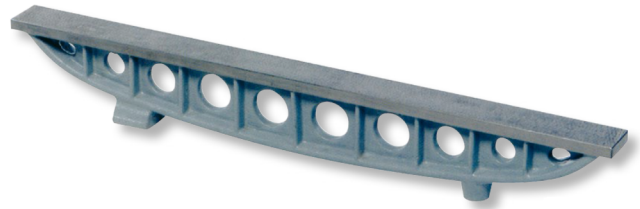

Straightedges, special cast iron

2500x80mm GG-1

Product number: 1667106

EAN / GTIN: 4066918064752

Customs code: 90172039

Delivery method: Truck freight

Weight: 149kg

Product description

- DIN 876
- With lightening holes

Delivered in individual packages

1666 1..: Grade 0

1667 1..: Grade 1

! Other sizes and higher accuracy grades on [request](#).

Technical Data

Size: 2500x80mm GG-1

Article number: 1667106

Brand: ULTRA

Dimension: 2500x80mm

Flatness: 0,035mm

Grade: 1

Weight: 149kg