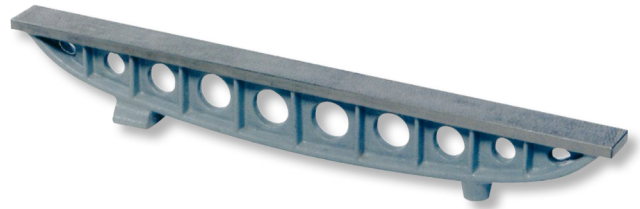

## Straightedges, special cast iron

### 2500x80mm GG-1

**Product number:** 1667106

**EAN / GTIN:** 4066918064752

**Customs code:** 90172039

**Delivery method:** Truck freight

**Weight:** 149kg

### Product description

- DIN 876
- With lightening holes

### Technical Data

**Size:** 2500x80mm GG-1

**Article number:** 1667106

**Brand:** ULTRA

**Dimension:** 2500x80mm

**Flatness:** 0,035mm

**Grade:** 1

**Weight:** 149kg