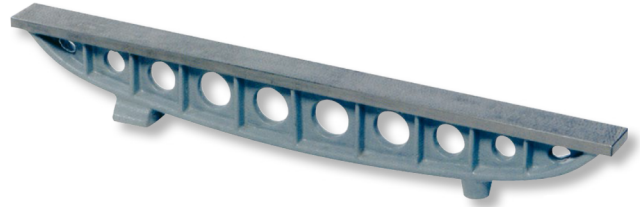

Straightedges, special cast iron

2500x80mm GG-1

Product number: 1667106

EAN / GTIN: 4066918064752

Customs code: 90172039

Delivery method: Truck freight

Weight: 149kg

Product description

- DIN 876
- With lightening holes

Delivered in individual packages

1666 1..: Grade 0

1667 1..: Grade 1

! Other sizes and higher accuracy grades on [request](#).

Technical Data

Size: 2500x80mm GG-1

Article number: 1667106

Brand: ULTRA

Dimension: 2500x80mm

Flatness: 0,035mm

Grade: 1

Weight: 149kg