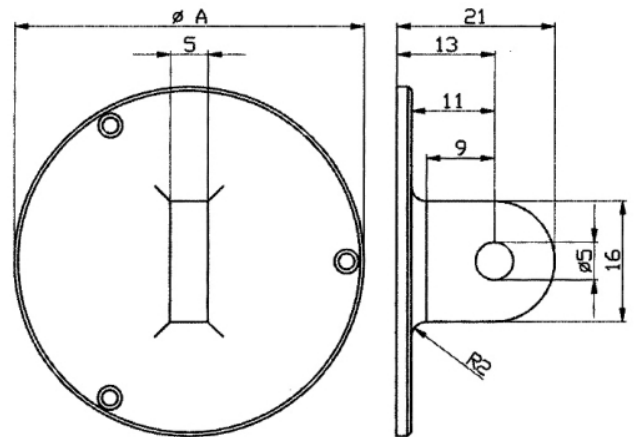

### Back cover with lug

Ø40mm

<b>Product number:</b>	1332101
<b>EAN / GTIN:</b>	4066918047397
<b>Manufacturer number:</b>	40056
<b>Customs code:</b>	90319000
<b>Delivery method:</b>	Parcel delivery service
<b>Weight:</b>	0.01kg

## Product description

- 1331 101:** Lifting device Ø 40mm
- 1331 102:** Lifting device Ø 58mm
- 1332 101:** Back cover with lug Ø 40mm
- 1332 102:** Back cover with lug Ø 58mm
- 1332 201:** Back cover with magnet Ø 40mm
- 1332 202:** Back cover with magnet Ø 58mm
- 1331 201:** Adapter for 3/8" to Ø8mm

## Technical Data

<b>Size:</b>	Ø40mm
<b>Article number:</b>	1332101
<b>Brand:</b>	KÄFER
<b>Manufacturer number:</b>	40056
<b>Execution:</b>	for Diameter 40mm
<b>Type:</b>	Back cover lug
<b>Weight:</b>	0.01kg