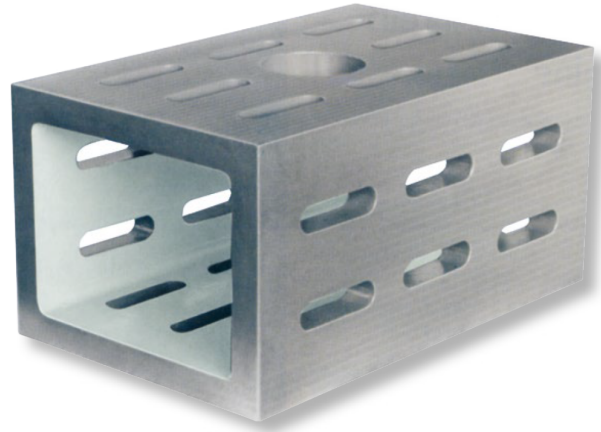

Clamping cubes, special cast iron with clamping slots

400x250x200mm 20mm GG-3

Product number: 1462203
EAN / GTIN: 4066918055019
Customs code: 90172039
Delivery method: Truck freight
Weight: 50kg

Product description

- DIN 875 / DIN 876
- 4 side faces with clamping slots
- 2 open side faces

Delivered in individual packages

1462 1..: Grade 1 (grinded)

1462 2..: Grade 3 (milled/planed)

! Larger dimensions, higher accuracy and several cubes machined in the same dimensions on [request](#).

Technical Data

Size: 400x250x200mm 20mm GG-3
Article number: 1462203
Brand: ULTRA
Dimension: 400x250x200mm
Grade: 3
Slot width: 20mm
Weight: 50kg