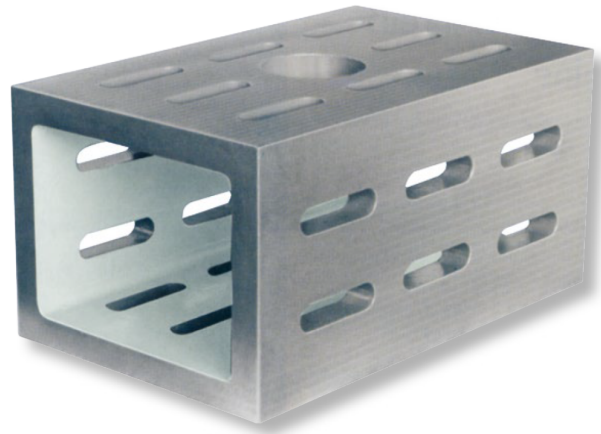

**Clamping cubes, special cast iron
with clamping slots
400x250x200mm 20mm GG-3**

Product number: 1462203
EAN / GTIN: 4066918055019
Customs code: 90172039
Delivery method: Truck freight
Weight: 50kg

Product description

- DIN 875 / DIN 876
- 4 side faces with clamping slots
- 2 open side faces

Delivered in individual packages

1462 1..: Grade 1 (grinded)

1462 2..: Grade 3 (milled/planed)

! Larger dimensions, higher accuracy and several cubes machined in the same dimensions on request.

Technical Data

Size: 400x250x200mm 20mm GG-3
Article number: 1462203
Brand: ULTRA
Dimension: 400x250x200mm
Grade: 3
Slot width: 20mm
Weight: 50kg