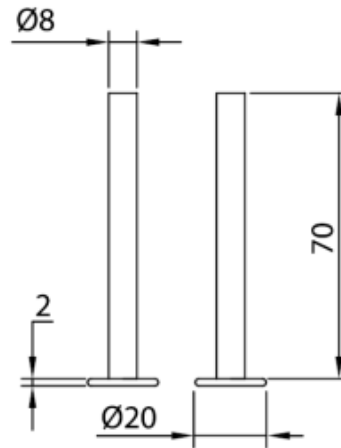

Probes with disc (pair)
for DEMM universal comparative measuring instruments
Ø 20x2 / Ø 8x70mm

Product number: 1390304
EAN / GTIN: 4066918051691
Manufacturer number: 60020
Customs code: 90179000
Delivery method: Parcel delivery service
Weight: 0.04kg

Product description

- Hardened special steel
- Suitable for QUICK CHECK No. CIRCE No. 1390 1.. / 1390 2.. , No. 1851 8.. with and without ip, PEGASO P No. 1851 9.. , PLATON No. 1399 1.. / 1399 2.. / 1398 5.. / 1398 6.. and GEA No. 1399 6..

Delivered in a package (pair)

! Other probe types and special executions on [request](#).

Technical Data

Size: Ø 20x2 / Ø 8x70mm
Article number: 1390304
Brand: DEMM
Manufacturer number: 60020
Clamping shaft: Ø 8mm
Dimension: Ø 20x2 / Ø 8x70mm
Material: Hardened steel
Type: With disc
Weight: 0.04kg