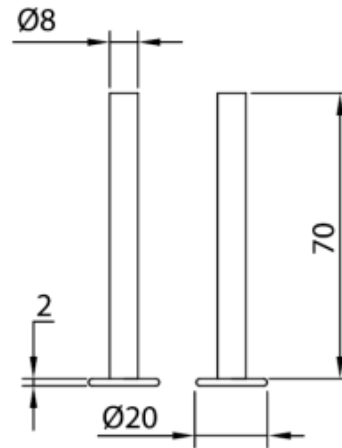

Probes with disc (pair)
for DEMM universal comparative measuring instruments
Ø 20x2 / Ø 8x70mm

Product number: 1390304
EAN / GTIN: 4066918051691
Manufacturer number: 60020
Customs code: 90179000
Delivery method: Parcel delivery service
Weight: 0.04kg

Product description

- Hardened special steel
- Suitable for QUICK CHECK No. CIRCE No. 1390 1.. / 1390 2.. , No. 1851 8.. with and without ip, PEGASO P No. 1851 9.. , PLATON No. 1399 1.. / 1399 2.. / 1398 5.. / 1398 6.. and GEA No. 1399 6..

Delivered in a package (pair)

! Other probe types and special executions on request.

Technical Data

Size: Ø 20x2 / Ø 8x70mm
Article number: 1390304
Brand: DEMM
Manufacturer number: 60020
Clamping shaft: Ø 8mm
Dimension: Ø 20x2 / Ø 8x70mm
Material: Hardened steel
Type: With disc
Weight: 0.04kg