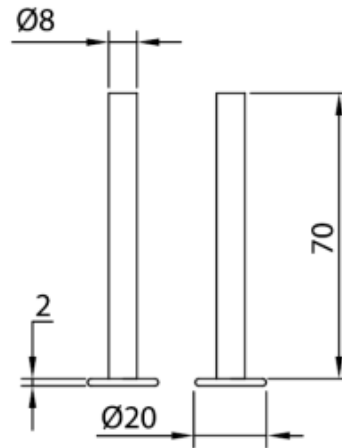

Probes with disc (pair)
for DEMM universal comparative measuring instruments
Ø 20x2 / Ø 8x70mm

Product number: 1390304
EAN / GTIN: 4066918051691
Manufacturer number: 60020
Customs code: 90179000
Delivery method: Parcel delivery service
Weight: 0.04kg

Product description

- Hardened special steel
- Suitable for QUICK CHECK No. CIRCE No. 1390 1.. / 1390 2.. , No. 1851 8.. with and without ip, PEGASO P No. 1851 9.. , PLATON No. 1399 1.. / 1399 2.. / 1398 5.. / 1398 6.. and GEA No. 1399 6..

Delivered in a package (pair)

! Other probe types and special executions on [request](#).

Technical Data

Size: Ø 20x2 / Ø 8x70mm
Article number: 1390304
Brand: DEMM
Manufacturer number: 60020
Clamping shaft: Ø 8mm
Dimension: Ø 20x2 / Ø 8x70mm
Material: Hardened steel
Type: With disc
Weight: 0.04kg