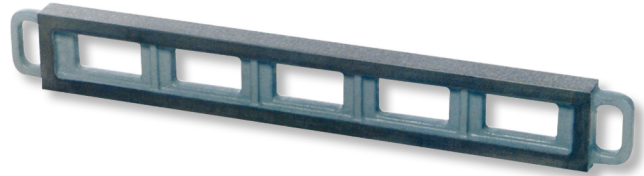

Straightedges, special cast iron

750x50x110mm GG-0

Product number: 1672102

EAN / GTIN: 4066918065087

Customs code: 90172039

Delivery method: Truck freight

Weight: 17kg

Product description

- DIN 876
- With lightening holes
- 2 handles
- 2 longitudinal surfaces plane parallel-machined

Delivered in individual packages

1672 1..: Grade 0

1673 1..: Grade 1

1668 5..: Storage box

! Other sizes and higher accuracy grades on [request](#).

Technical Data

Size: 750x50x110mm GG-0

Article number: 1672102

Brand: ULTRA

Dimension: 750x50x110mm

Grade: 0

Parallelism: 0,007mm

Weight: 17kg