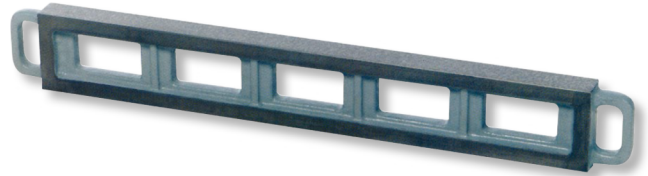

Straightedges, special cast iron

750x50x110mm GG-0

Product number: 1672102

EAN / GTIN: 4066918065087

Customs code: 90172039

Delivery method: Truck freight

Weight: 17kg

Product description

- DIN 876
- With lightening holes
- 2 handles
- 2 longitudinal surfaces plane parallel-machined

Delivered in individual packages

1672 1..: Grade 0

1673 1..: Grade 1

1668 5..: Storage box

! Other sizes and higher accuracy grades on [request](#).

Technical Data

Size: 750x50x110mm GG-0

Article number: 1672102

Brand: ULTRA

Dimension: 750x50x110mm

Grade: 0

Parallelism: 0,007mm

Weight: 17kg