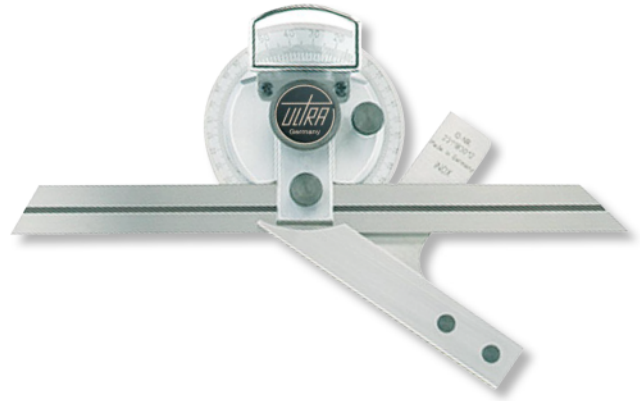

Universal bevel protactor in box
Stainless steel, fine adjustment
150/200/300mm (5'/1/12°)

Product number: 2006201

EAN / GTIN: 4066918110541

Customs code: 90178090

Delivery method: Parcel delivery service

Weight: 0.69kg

Product description

- Works standard
- Hardened stainless steel
- Reading parts satin chrome
- Clamping and movable rule
- Parallax free reading 5' / 1/12°
- Magnifying glass
- Measuring range 4x90°

Delivered in a case

Technical Data

Size: 150/200/300mm (5'/1/12°)

Article number: 2006201

Brand: ULTRA

Length: 150/200/300mm

Weight: 0.69kg