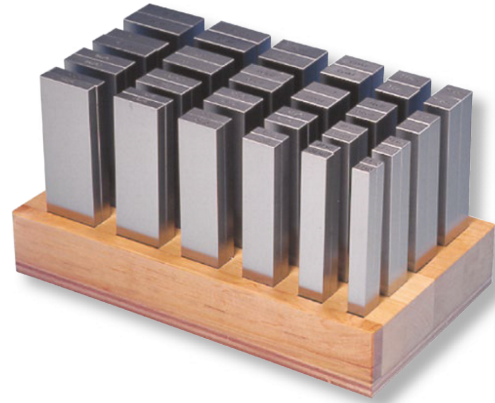

### Hardened steel

### (20) 2-24/100mm

**Product number:** 1568130

**EAN / GTIN:** 4066918060525

**Customs code:** 90172039

**Delivery method:** Parcel delivery service

**Weight:** 2.4kg

## Product description

- Works standard
- Hardened special steel
- 4 longitudinal surfaces plane parallel-machined in pairs
- Nominal size tolerance of height and width  $\pm 0.01$  mm
- Nominal sizes can be attained in 1mm step through several combinations (Excepting 9 mm nominal size in lengths 125 mm and 150 mm)

## Technical Data

**Size:** (20) 2-24/100mm

**Article number:** 1568130

**Brand:** ULTRA

**Length:** 100mm

**Measuring range:** 2-24mm

**Pair:** 20

**Weight:** 2.4kg