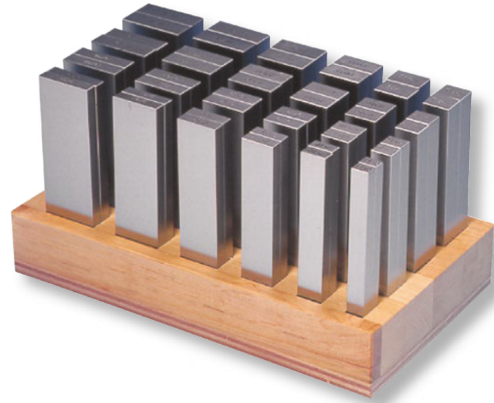

Parallel support sets ULTRA active in wooden stand, upright

Hardened steel

(20) 2-24/100mm

Product number: 1568130

EAN / GTIN: 4066918060525

Customs code: 90172039

Delivery method: Parcel delivery service

Weight: 2.4kg

Product description

- Works standard
- Hardened special steel
- 4 longitudinal surfaces plane parallel-machined in pairs
- Nominal size tolerance of height and width ± 0.01 mm
- Nominal sizes can be attained in 1mm step through several combinations (Excepting 9 mm nominal size in lengths 125 mm and 150 mm)

Delivered upright in wooden support

! Individual pairs and higher accuracy grades on [request](#).

Technical Data

Size: (20) 2-24/100mm

Article number: 1568130

Brand: ULTRA

Length: 100mm

Measuring range: 2-24mm