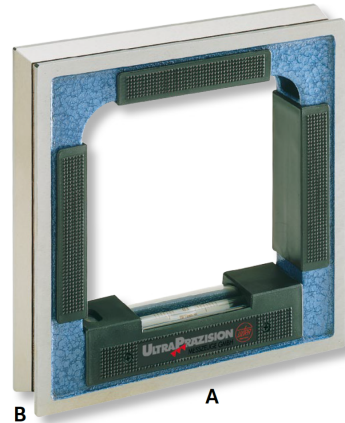

Engineer's levels ULTRA active in wooden box

Square frame, special cast-iron

300x300x55mm (0,01)

Product number: 1749104

EAN / GTIN: 4066918068880

Customs code: 90318020

Delivery method: Parcel delivery service

Weight: 7.9kg

Product description

- DIN 877
- Special cast-iron frame
- Insulated pads
- 4 measuring faces, 3 with V grooves
- Longitudinal and lateral vials

Delivered in a wooden case

! Levels for large shaft-Ø or with magnetic faces on request.

Technical Data

Size: 300x300x55mm (0,01)

Article number: 1749104

Brand: ULTRA

A x B: 300x300x55mm

Sensitivity mm/m: 0,01

Weight: 7.9kg