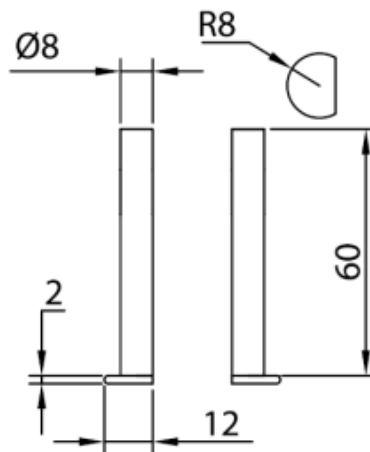

**Probes for slots (pair)**  
**for DEMM universal comparative measuring instruments**  
**R8 12x2 / Ø 8x62mm**

**Product number:** 1390306  
**EAN / GTIN:** 4066918051714  
**Manufacturer number:** 00292  
**Customs code:** 90179000  
**Delivery method:** Parcel delivery service  
**Weight:** 0.04kg

**Product description**

- Hardened special steel
- Suitable for QUICK CHECK No. CIRCE No. 1390 1.. / 1390 2.. , No. 1851 8.. with and without ip, PEGASO P No. 1851 9.. , PLATON No. 1399 1.. / 1399 2.. / 1398 5.. / 1398 6.. and GEA No. 1399 6..

**Delivered in a package (pair)**

**! Other probe types and special executions on request.**

**Technical Data**

**Size:** R8 12x2 / Ø 8x62mm  
**Article number:** 1390306  
**Brand:** DEMM  
**Manufacturer number:** 00292  
**Clamping shaft:** Ø 8mm  
**Dimension:** R8 12x2 / Ø 8x62mm  
**Material:** Hardened steel  
**Type:** For slots  
**Weight:** 0.04kg