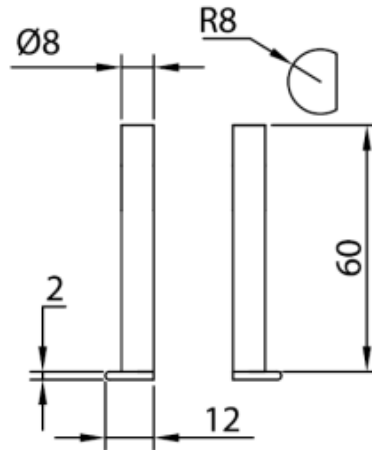

Probes for slots (pair)
for DEMM universal comparative measuring instruments
R8 12x2 / Ø 8x62mm

Product number: 1390306
EAN / GTIN: 4066918051714
Manufacturer number: 00292
Customs code: 90179000
Delivery method: Parcel delivery service
Weight: 0.04kg

Product description

- Hardened special steel
- Suitable for QUICK CHECK No. CIRCE No. 1390 1.. / 1390 2.. , No. 1851 8.. with and without ip, PEGASO P No. 1851 9.. , PLATON No. 1399 1.. / 1399 2.. / 1398 5.. / 1398 6.. and GEA No. 1399 6..

Delivered in a package (pair)

! Other probe types and special executions on [request](#).

Technical Data

Size: R8 12x2 / Ø 8x62mm
Article number: 1390306
Brand: DEMM
Manufacturer number: 00292
Clamping shaft: Ø 8mm
Dimension: R8 12x2 / Ø 8x62mm
Material: Hardened steel
Type: For slots
Weight: 0.04kg