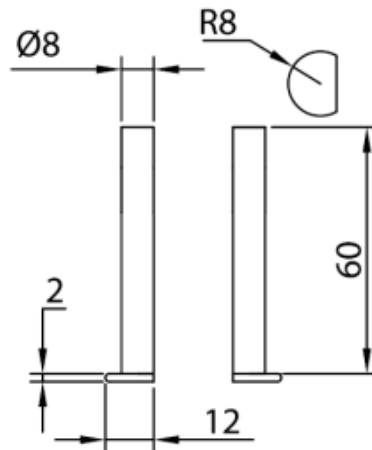

**Probes for slots (pair)**  
**for DEMM universal comparative measuring instruments**  
**R8 12x2 / Ø 8x62mm**

**Product number:** 1390306  
**EAN / GTIN:** 4066918051714  
**Manufacturer number:** 00292  
**Customs code:** 90179000  
**Delivery method:** Parcel delivery service  
**Weight:** 0.04kg

**Product description**

- Hardened special steel
- Suitable for QUICK CHECK No. CIRCE No. 1390 1.. / 1390 2.. , No. 1851 8.. with and without ip, PEGASO P No. 1851 9.. , PLATON No. 1399 1.. / 1399 2.. / 1398 5.. / 1398 6.. and GEA No. 1399 6..

**Delivered in a package (pair)**

**! Other probe types and special executions on [request](#).**

**Technical Data**

**Size:** R8 12x2 / Ø 8x62mm  
**Article number:** 1390306  
**Brand:** DEMM  
**Manufacturer number:** 00292  
**Clamping shaft:** Ø 8mm  
**Dimension:** R8 12x2 / Ø 8x62mm  
**Material:** Hardened steel  
**Type:** For slots  
**Weight:** 0.04kg