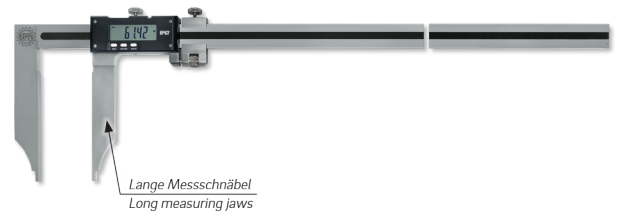

**Digital calipers DIGI FEMO BL inox in box
with long jaws
1000x300/0,01mm IP67**

Product number: 1851225ip
EAN / GTIN: 4066918070104
Manufacturer number: 00704IP67
Customs code: 90173000
Delivery method: Parcel delivery service
Weight: 5.67kg

Product description

- Works standard
- Protection class IP67, Sylvac System
- Locking screw and fine adjustment
- Hardened stainless steel
- Large LCD display

Delivered in a case

Functions:

- On/Off
- Auto-On by sliding
- mm/inch commutation
- Zero setting at any position
- ABS function (fixed 0 point)
- Absolute system
- Preset function ±
- Data output Proximity

Technical Data

Size:	1000x300/0,01mm IP67
Article number:	1851225ip
Brand:	DEMM
Manufacturer number:	00704IP67
Accuracy:	0,04mm
Data output:	Proximity
Fine adjustment:	With
Jaw length:	300mm
Locking screw:	Yes
Material stainless steel:	Hardened
Measuring range:	1000mm / 40 inch
Protection class:	IP67
Reading:	0,01mm / .0005 inch
Weight:	5.67kg