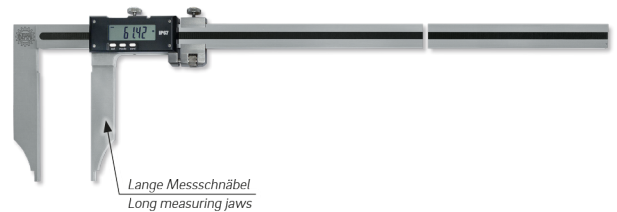

**Digital calipers DIGI FEMO BL inox in box
with long jaws
1000x300/0,01mm IP67**

Product number: 1851225ip
EAN / GTIN: 4066918070104
Manufacturer number: 00704IP67
Customs code: 90173000
Delivery method: Parcel delivery service
Weight: 5.67kg

Product description

- Works standard
- Protection class IP67, Sylvac System
- Locking screw and fine adjustment
- Hardened stainless steel
- Large LCD display

Delivered in a case

Functions:

- On/Off
- Auto-On by sliding
- mm/inch commutation
- Zero setting at any position
- ABS function (fixed 0 point)
- Absolute system
- Preset function ±
- Data output Proximity

Technical Data

Size:	1000x300/0,01mm IP67
Article number:	1851225ip
Brand:	DEMM
Manufacturer number:	00704IP67
Accuracy:	0,04mm
Data output:	Proximity
Fine adjustment:	With
Jaw length:	300mm
Locking screw:	Yes
Material stainless steel:	Hardened
Measuring range:	1000mm / 40 inch
Protection class:	IP67
Reading:	0,01mm / .0005 inch
Weight:	5.67kg