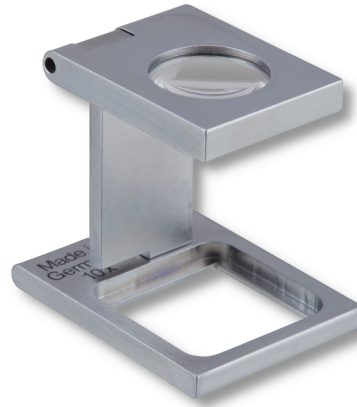

Linen testers satin chrome brass frame

5x Ø31,5mm

Product number: 2161105

EAN / GTIN: 4066918089410

Customs code: 90138080

Delivery method: Parcel delivery service

Weight: 0.07kg

Product description

- Biconvex silicate lens
- Satin chrome brass frame

Delivered in individual packages

Technical Data

Size: 5x Ø31,5mm

Article number: 2161105

Brand: ULTRA

Cut-out: 30x30mm

Lenses-Ø: 31,5mm

Magnification: 5x

Weight: 0.07kg