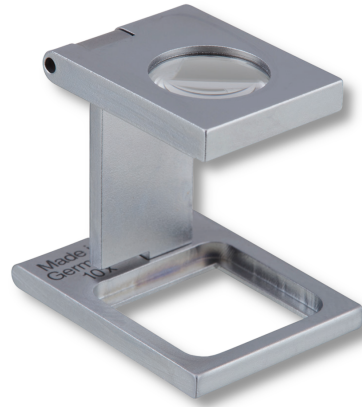

Linen testers satin chrome brass frame

5x Ø31,5mm

Product number: 2161105

EAN / GTIN: 4066918089410

Customs code: 90138080

Delivery method: Parcel delivery service

Weight: 0.07kg

Product description

- Biconvex silicate lens
- Satin chrome brass frame

Delivered in individual packages

Technical Data

Size: 5x Ø31,5mm

Article number: 2161105

Brand: ULTRA

Cut-out: 30x30mm

Lenses-Ø: 31,5mm

Magnification: 5x

Weight: 0.07kg