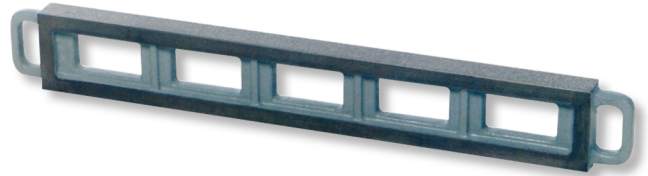

Straightedges, special cast iron

2000x80x200mm GG-0

Product number: 1672105

EAN / GTIN: 4066918065117

Customs code: 90172039

Delivery method: Truck freight

Weight: 90kg

Product description

- DIN 876
- With lightening holes
- 2 handles
- 2 longitudinal surfaces plane parallel-machined

Delivered in individual packages

1672 1..: Grade 0

1673 1..: Grade 1

1668 5..: Storage box

! Other sizes and higher accuracy grades on [request](#).

Technical Data

Size: 2000x80x200mm GG-0

Article number: 1672105

Brand: ULTRA

Dimension: 2000x80x200mm

Grade: 0

Parallelism: 0,012mm

Weight: 90kg