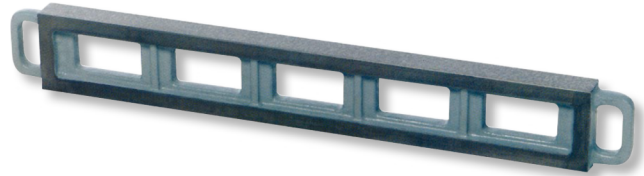

## Straightedges, special cast iron

### 2000x80x200mm GG-0

**Product number:** 1672105

**EAN / GTIN:** 4066918065117

**Customs code:** 90172039

**Delivery method:** Truck freight

**Weight:** 90kg

### Product description

- DIN 876
- With lightening holes
- 2 handles
- 2 longitudinal surfaces plane parallel-machined

### Technical Data

**Size:** 2000x80x200mm GG-0

**Article number:** 1672105

**Brand:** ULTRA

**Dimension:** 2000x80x200mm

**Grade:** 0

**Parallelism:** 0,012mm

**Weight:** 90kg