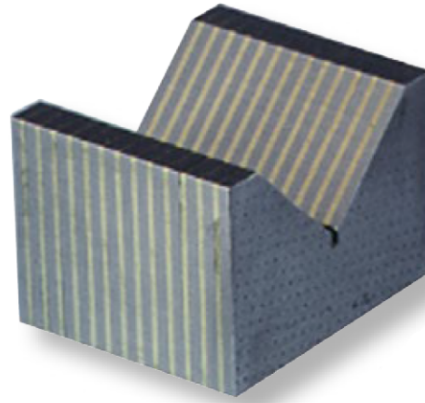

Lamellar blocks

Prism + Cross pole

100x50x40mm

Product number: 1456110

EAN / GTIN: 4066918054586

Customs code: 90172039

Delivery method: Parcel delivery service

Weight: 2.1kg

Product description

- Lamellars 2mm brass, 4mm steel

Delivered in individual packages

! Lamellars should be aligned to the poles of the plate, and the pole pitch of the blocks must be smaller than that of the magnetic plate.

Technical Data

Size: 100x50x40mm

Article number: 1456110

Brand: ULTRA

Dimension: 100x50x40mm

Type: Prism + cross pole

Weight: 2.1kg