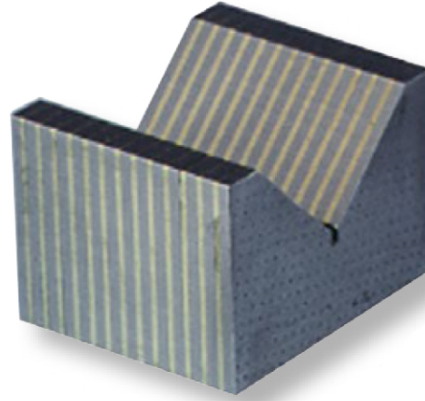

Lamellar blocks

Prism + Cross pole

100x50x40mm

Product number: 1456110

EAN / GTIN: 4066918054586

Customs code: 90172039

Delivery method: Parcel delivery service

Weight: 2.1kg

Product description

- Lamellars 2mm brass, 4mm steel

Delivered in individual packages

! Lamellars should be aligned to the poles of the plate, and the pole pitch of the blocks must be smaller than that of the magnetic plate.

Technical Data

Size: 100x50x40mm

Article number: 1456110

Brand: ULTRA

Dimension: 100x50x40mm

Type: Prism + cross pole

Weight: 2.1kg