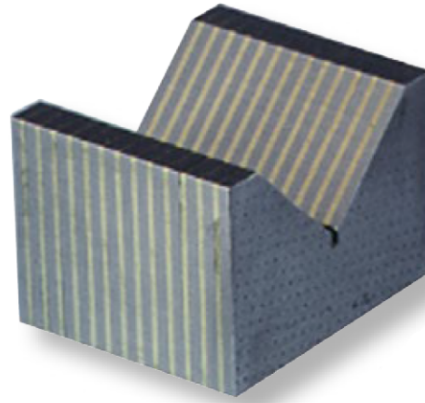

## Lamellar blocks

### Prism + Cross pole

100x50x40mm

**Product number:** 1456110

**EAN / GTIN:** 4066918054586

**Customs code:** 90172039

**Delivery method:** Parcel delivery service

**Weight:** 2.1kg

## Product description

- Lamellars 2mm brass, 4mm steel

**Delivered in individual packages**

**! Lamellars should be aligned to the poles of the plate, and the pole pitch of the blocks must be smaller than that of the magnetic plate.**

## Technical Data

**Size:** 100x50x40mm

**Article number:** 1456110

**Brand:** ULTRA

**Dimension:** 100x50x40mm

**Type:** Prism + cross pole

**Weight:** 2.1kg