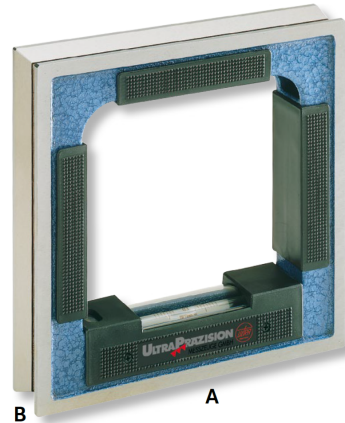

Engineer's levels ULTRA active in wooden box

Square frame, special cast-iron

300x300x55mm (0,02)

Product number: 1748104

EAN / GTIN: 4066918068859

Customs code: 90318020

Delivery method: Parcel delivery service

Weight: 7.9kg

Product description

- DIN 877
- Special cast-iron frame
- Insulated pads
- 4 measuring faces, 3 with V grooves
- Longitudinal and lateral vials

Delivered in a wooden case

! Levels for large shaft-Ø or with magnetic faces on request.

Technical Data

Size: 300x300x55mm (0,02)

Article number: 1748104

Brand: ULTRA

A x B: 300x300x55mm

Sensitivity mm/m: 0,02

Weight: 7.9kg