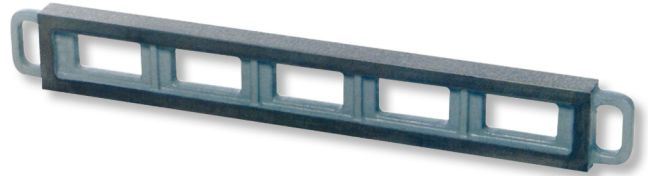

Straightedges, special cast iron

750x50x110mm GG-1

Product number: 1673102

EAN / GTIN: 4066918065131

Customs code: 90172039

Delivery method: Truck freight

Weight: 17kg

Product description

- DIN 876
- With lightening holes
- 2 handles
- 2 longitudinal surfaces plane parallel-machined

Delivered in individual packages

1672 1..: Grade 0

1673 1..: Grade 1

1668 5..: Storage box

! Other sizes and higher accuracy grades on [request](#).

Technical Data

Size: 750x50x110mm GG-1

Article number: 1673102

Brand: ULTRA

Dimension: 750x50x110mm

Grade: 1

Parallelism: 0,018mm

Weight: 17kg