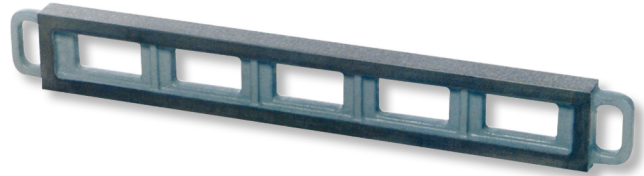

Straightedges, special cast iron

750x50x110mm GG-1

Product number: 1673102

EAN / GTIN: 4066918065131

Customs code: 90172039

Delivery method: Truck freight

Weight: 17kg

Product description

- DIN 876
- With lightening holes
- 2 handles
- 2 longitudinal surfaces plane parallel-machined

Delivered in individual packages

1672 1..: Grade 0

1673 1..: Grade 1

1668 5..: Storage box

! Other sizes and higher accuracy grades on [request](#).

Technical Data

Size: 750x50x110mm GG-1

Article number: 1673102

Brand: ULTRA

Dimension: 750x50x110mm

Grade: 1

Parallelism: 0,018mm

Weight: 17kg