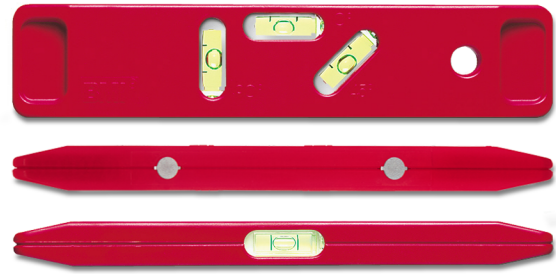

**Torpedo spirit levels**  
**ABS plastic housing**  
**200x42x17mm**

**Product number:** 5250101  
**EAN / GTIN:** 4066918099990  
**Manufacturer number:** 674M  
**Customs code:** 90318020  
**Delivery method:** Parcel delivery service  
**Weight:** 0.05kg

**Product description**

- ABS plastic housing
- Break-proof vials 0° / 45° / 90°
- Magnetic bottom/underside

**Delivered in individual packages**

**Technical Data**

**Size:** 200x42x17mm  
**Article no.:** 5250101  
**Brand:** BMI  
**Manufacturer number:** 674M  
**Weight:** 0.05kg